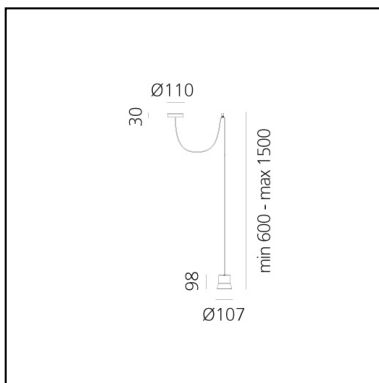

## LUMINAIRE

- Watt: **8W**
- Delivered lumens output: **504lm**
- CCT: **3000K**
- Efficiency: **70%**
- Efficacy: **63.04lm/W**
- CRI: **80**

## FEATURES

- Article Code: **0231020A**
- Colour: **Black**
- Installation: **Suspension**
- Material: **Vetro, Alluminio**
- Series: **Design Collection**
- Environment: **Indoor**
- design by: **Patrick Norguet**

## DIMENSIONS

- Height: **cm 9.8**
- Diameter: **cm 10.7**
- Base Width: **cm 3**
- Base Diameter: **cm 11**
- Max Height from ceiling: **cm 1,500**
- Glow Wire Test: **650°**

## SOURCES INCLUDED

- Category: **Led**
- Number: **1**
- Watt: **8W**
- Delivered lumens output: **720lm**
- Color temperature (K): **3000K**
- CRI: **80**
- Color Tolerance: **MacAdam 3SDCM**
- Efficacy: **89lm/W**
- Service Life: **50000-L70**